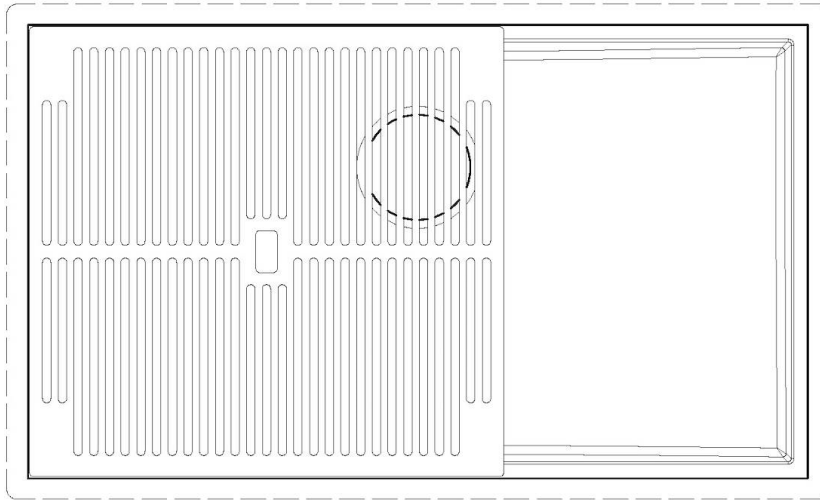

8100 615
POSIZIONATA SUL FONDO / BOTTOM POSITIONING